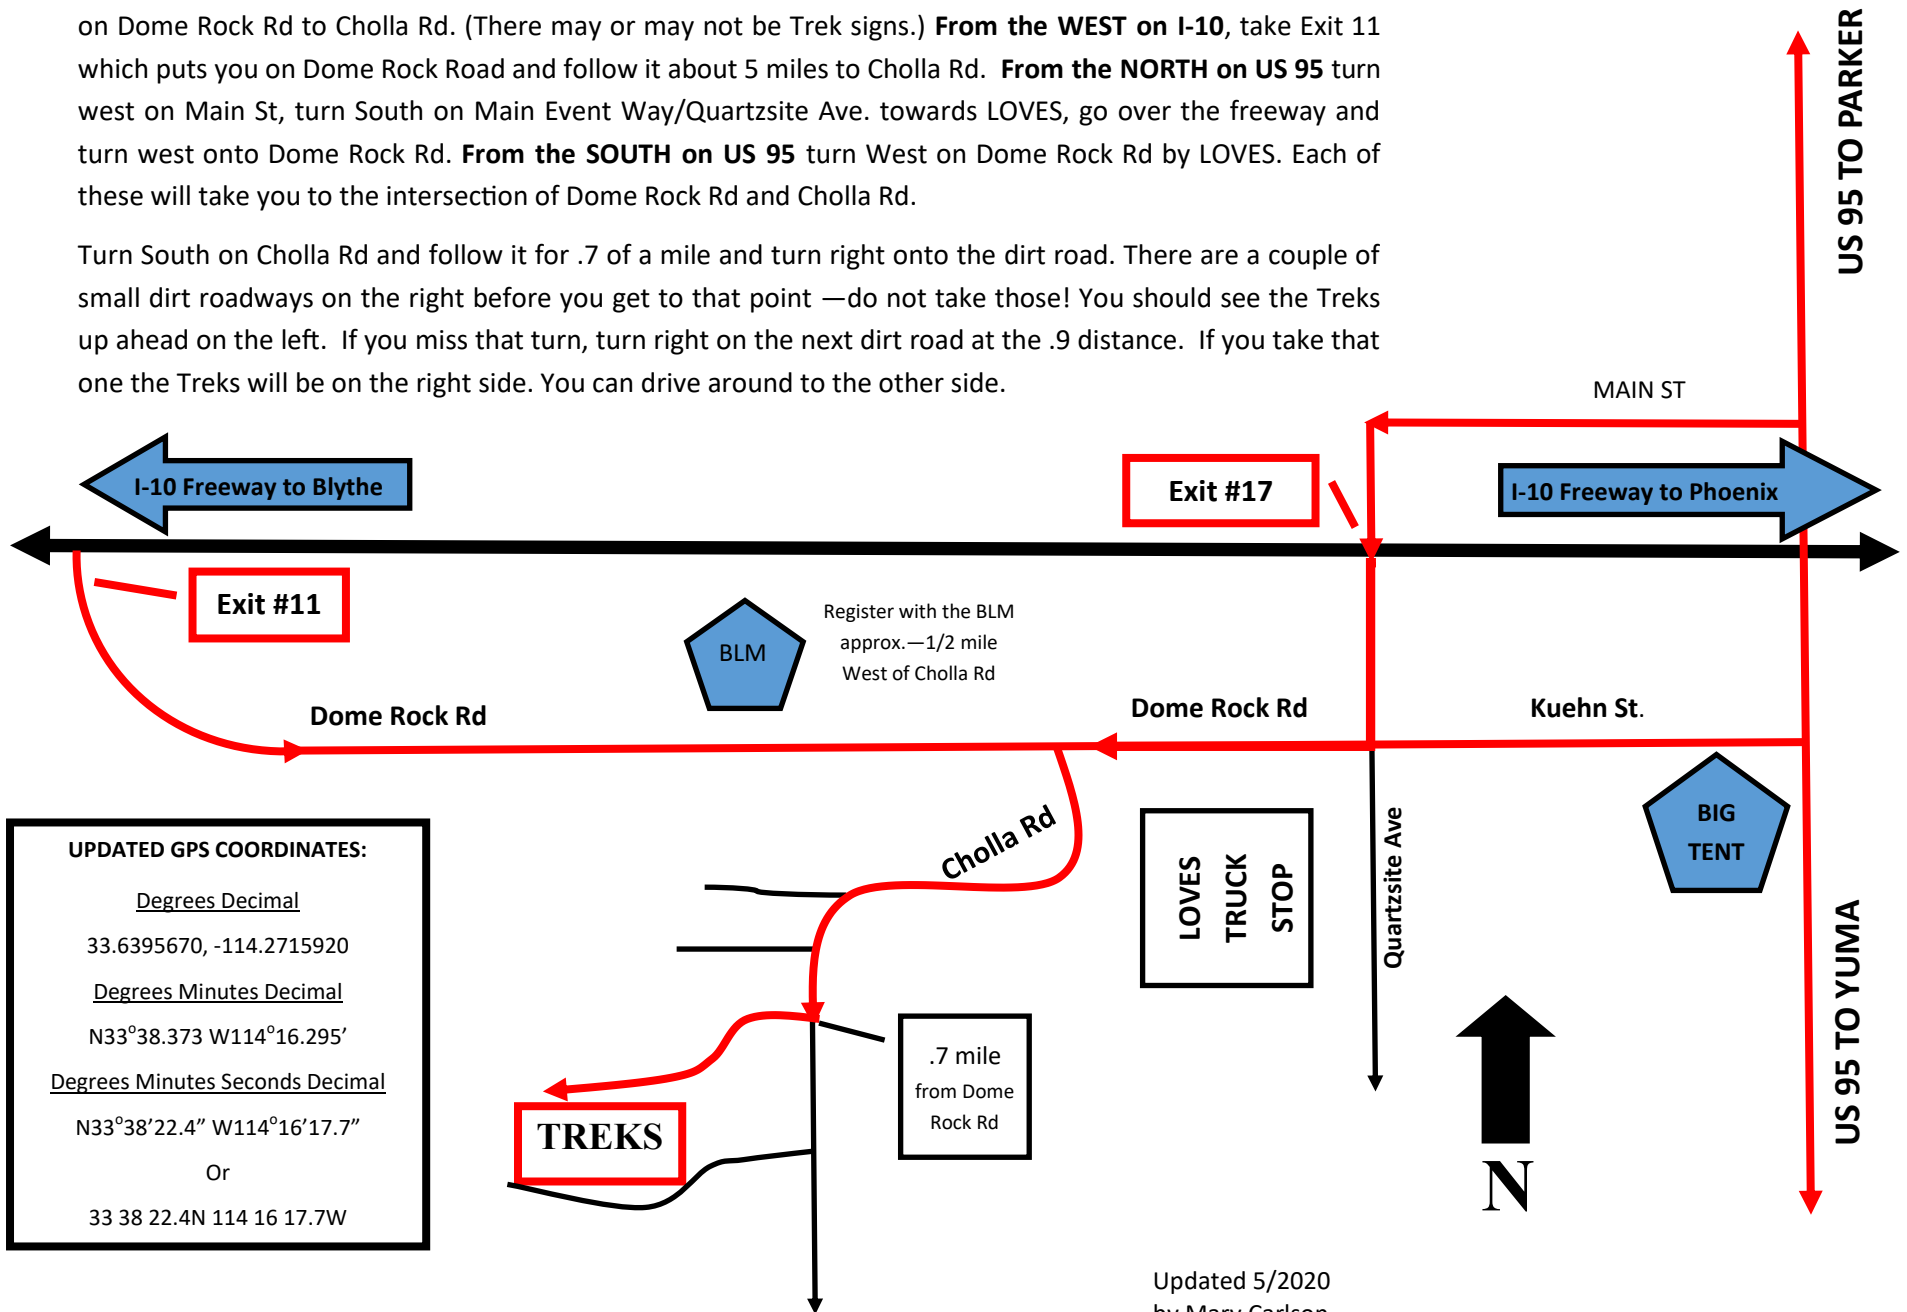

**Updated Map to Quartzsite Trek Gathering:** From the EAST on I-10, turn South on Exit 17. Just past the freeway, turn West onto Dome Rock Road (if you turn East you will be on Kuehn St). Continue West on Dome Rock Rd to Cholla Rd. (There may or may not be Trek signs.) **From the WEST on I-10**, take Exit 11 which puts you on Dome Rock Road and follow it about 5 miles to Cholla Rd. **From the NORTH on US 95** turn west on Main St, turn South on Main Event Way/Quartzsite Ave. towards LOVES, go over the freeway and turn west onto Dome Rock Rd. **From the SOUTH on US 95** turn West on Dome Rock Rd by LOVES. Each of these will take you to the intersection of Dome Rock Rd and Cholla Rd.

Turn South on Cholla Rd and follow it for .7 of a mile and turn right onto the dirt road. There are a couple of small dirt roadways on the right before you get to that point —do not take those! You should see the Treks up ahead on the left. If you miss that turn, turn right on the next dirt road at the .9 distance. If you take that one the Treks will be on the right side. You can drive around to the other side.

**UPDATED GPS COORDINATES:**

Degrees Decimal  
33.6395670, -114.2715920

Degrees Minutes Decimal  
N33°38.373 W114°16.295'

Degrees Minutes Seconds Decimal  
N33°38'22.4" W114°16'17.7"

Or  
33 38 22.4N 114 16 17.7W